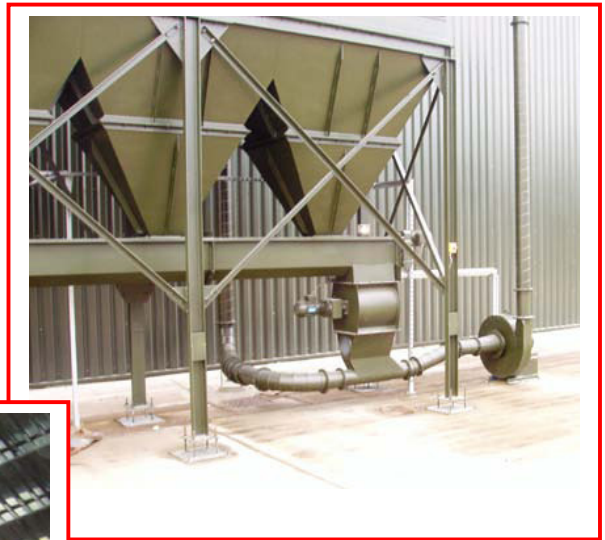

ducting express

Ducting Express Services Ltd
Rugby House, Hinckley Road, Sapcote, Leicester LE9 4FU
Tel: 01455 616444 Fax: 01455 616442
www.ducting-express.co.uk

ALIBONE'S RECYCLING MOVE TO EARLS BARTON