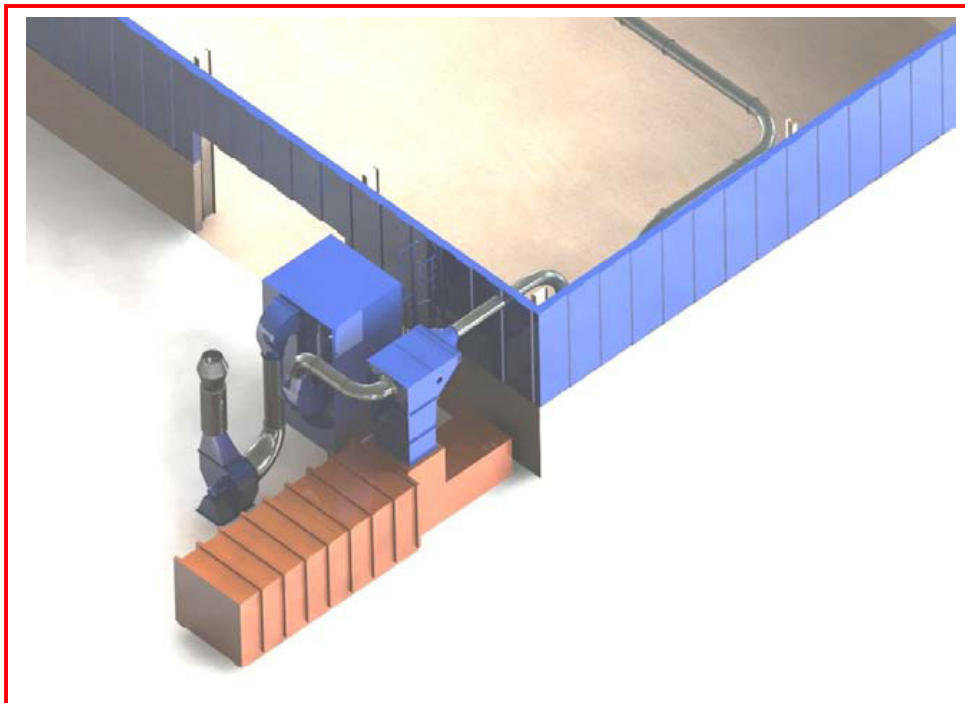

ducting express

Ducting Express Services Ltd
Rugby House, Hinckley Road, Sapcote, Leicester LE9 4FU
Tel: 01455 616444 Fax: 01455 616442
www.ducting-express.co.uk

**PAPER TRIM EXTRACTION SYSTEMS WITH SEPARATOR,
ROTARY VALVE, SIDE LOADER & FILTER**