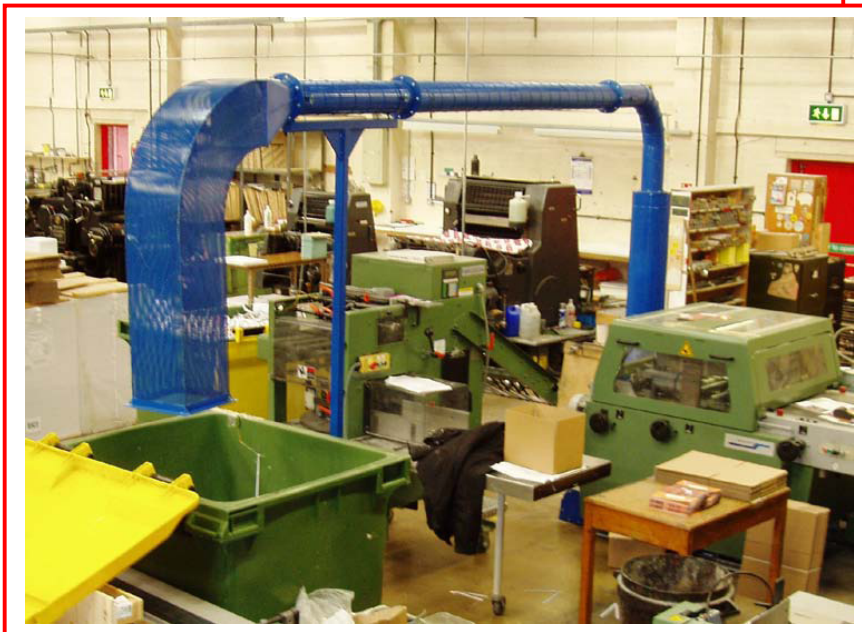

This stand alone system collects the trim as it slides down the chute. A powerful fan blows the paper to a suitably located collection bin. This distance can be expanded if required, to be a greater distance from the main section of the machine.