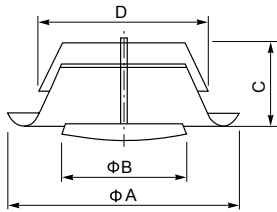

ducting express

EV-S
Stainless air valves

EV Exhaust Air Valves

- Suitable for offices, houses, etc, easy installation on the wall or in the ceiling.
- Manufactured from sheet steel painted white
- Available also in Stainless steel version EV-S.
- The valve body is equipped with a cellular plastic gasket to form an air-tight seal.
- The air flow is adjusted by rotating the control disc.
- Supplied with mounting ring.

Semi gloss finish 70%

specular finish 90%

| EV | A | B | C | D |  |
|-----|-----|-----|----|-------|---|
| 80 | 115 | 62 | 42 | 77.5 | 7 |
| 100 | 138 | 75 | 40 | 97.5 | 7 |
| 125 | 164 | 100 | 46 | 122.5 | 7 |
| 150 | 202 | 120 | 50 | 147.5 | 7 |
| 160 | 211 | 130 | 54 | 157.5 | 7 |
| 200 | 248 | 158 | 63 | 197.5 | 7 |
| 250 | 305 | 215 | 75 | 248 | 7 |